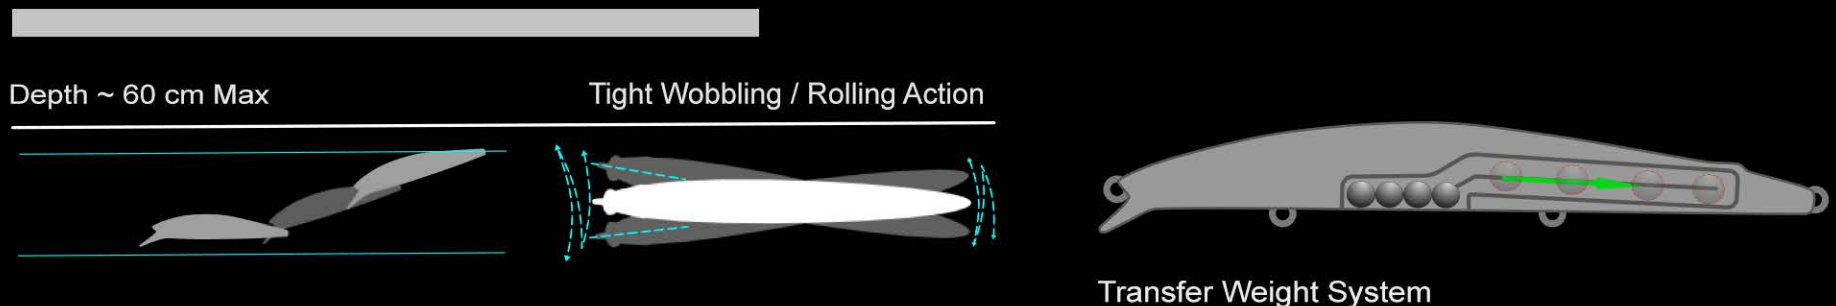

Weight : 16G

Type : Slow Sinking transfer weight balance / super cast

Hooks : 3X #4

Best Use : Shallow & Water Game