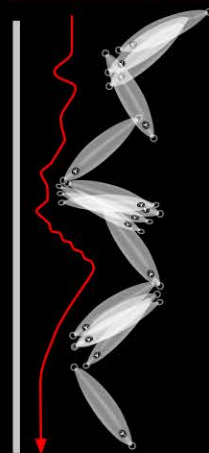

Falling action