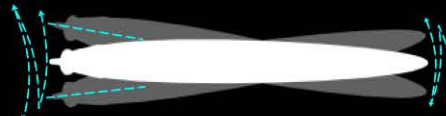

Transfer Weight System

Weight : 18G

Type : Fast Sinking transfer weight super cast

Hooks : 3X #4

Action : High Rolling / Wobbling Action